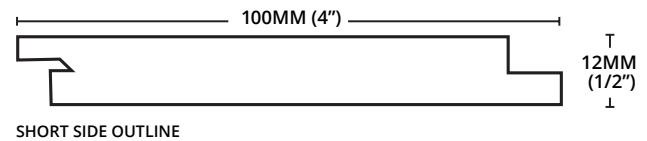

AVAILABLE IN 2 COLORS

ESPRESSO COGNAC

PATENTED: CHINA, RUSSIA, AUSTRALIA, USA, EU, MALAYSIA, SINGAPORE

COMMERCIAL & RESIDENTIAL SOFFIT

- **XTR-SOF12-100TG-PP**
- **EPC-SOF12-100TG-PP**

4" Soffit & Wainscoting Shiplap

1/2" x 3-15/16" x 72"
12 x 100 x 1829mm

TECHNICAL HIGHLIGHTS

- » dassoXTR soffit looks and feels like natural wood.
- » It also performs like a tropical hard wood.
- » Over time the wood will silver out like natural wood.

DESIGN FEATURES

- » Must be maintained with WOCA oil
- » The look and feel of a natural wood product. Performs like dense tropical hardwoods.
- » Offers the consistent quality of a manufactured composite product.

INSTALLATION BENEFITS

- » Zero VOCs
- » No Leaching
- » Easy to transport
- » Dimensionally Stable
- » Cuts Like Wood
- » No twist or Warp

SKU	dassoXTR Espresso	dassoXTR Cognac	Ipe/Brazilian Walnut	Meranti Batu	Western Red Cedar
Density lb/ft³(kg/m³)	69 (1,100)	75 (1,200)	66 (1,060)	53 (850)	23 (370)
Strength M_E psi(MPa)	11,922 (82)	17,730 (122)	19,173 (132)	17,259 (119)	7,498 (52)
Stiffness MOE 1000psi(MPa)	2,101 (14,490)	2,013 (13,880)	3,200 (22,070)	245 (16,950)	1,100 (7,584)
Janka Hardnes Newton(lbf)	16,992 (3,820)	17,659 (3,970)	15,620 (3,510)	7,117 (1,600)	3,110 (700)
Shrinkage longitude % width % thickness %	0.02 0.40 1.90	0.06 1.20 3.70	0.16 5.90 7.20	0.17 5.50 10.10	0.20 2.40 5.00

4" Soffit & Wainscoting Shiplap Fused Bamboo

END MATCH

All of our decking is end-matched for ease and improved quality of installation and to provide full coverage on or off the joist. Learn more at dassoXTR.com.