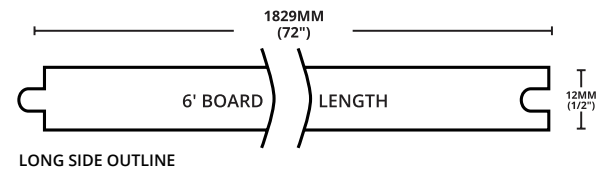

AVAILABLE IN 2 COLORS

ESPRESSO COGNAC

PATENTED: CHINA, RUSSIA, AUSTRALIA, USA, EU, MALAYSIA, SINGAPORE

COMMERCIAL & RESIDENTIAL SOFFIT

- **XTR-SOF12-100TG-PP**
- **EPC-SOF12-100TG-PP**

4" Soffit & Wainscoting Shiplap

1/2" x 3-15/16" x 72"
12 x 100 x 1829mm

TECHNICAL HIGHLIGHTS

- » dassoXTR soffit looks and feels like natural wood.
- » It also performs like a tropical hard wood.
- » Over time the wood will silver out like natural wood.

DESIGN FEATURES

- » Must be maintained with WOCA oil
- » The look and feel of a natural wood product. Performs like dense tropical hardwoods.
- » Offers the consistent quality of a manufactured composite product.

INSTALLATION BENEFITS

- » Zero VOCs
- » No Leaching
- » Easy to transport
- » Dimensionally Stable
- » Cuts Like Wood
- » No twist or Warp

SKU	dassoXTR Espresso	dassoXTR Cognac	Ipe/Brazilian Walnut	Meranti Batu	Western Red Cedar
Density lb/ft³(kg/m³)	69 (1,100)	75 (1,200)	66 (1,060)	53 (850)	23 (370)
Strength M_E psi(MPa)	11,922 (82)	17,730 (122)	19,173 (132)	17,259 (119)	7,498 (52)
Stiffness MOE 1000psi(MPa)	2,101 (14,490)	2,013 (13,880)	3,200 (22,070)	245 (16,950)	1,100 (7,584)
Janka Hardnes Newton(lbf)	16,992 (3,820)	17,659 (3,970)	15,620 (3,510)	7,117 (1,600)	3,110 (700)
Shrinkage longitude % width % thickness %	0.02 0.40 1.90	0.06 1.20 3.70	0.16 5.90 7.20	0.17 5.50 10.10	0.20 2.40 5.00

4" Soffit & Wainscoting Shiplap Fused Bamboo

END MATCH

All of our decking is end-matched for ease and improved quality of installation and to provide full coverage on or off the joist. Learn more at dassoXTR.com.