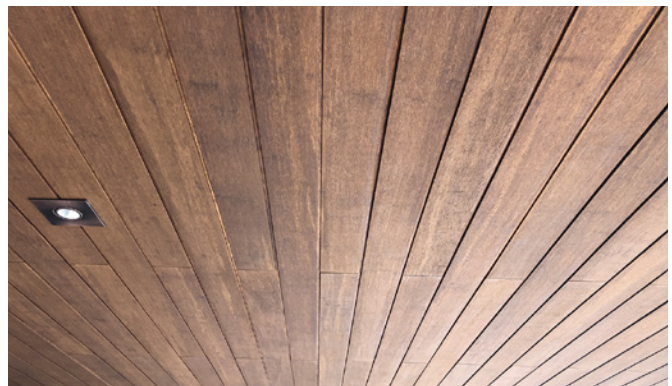

SURFERS VIEW | Los Angeles, CA, USA

PROJECT PROFILE

SURFERS VIEW

OUTSIDE BAMBOO SOFFIT

designer: Home Owner
dealer: Dixieline Solana Beach
location: Los Angeles, CA
client: Private Residence
product: dassoXTR Fused Bamboo[®] Soffit
quantity: 450 sq/ft date: 12/1/2020

1/2" x 3-15/16" x 72"
12 x 100 x 1829mm

TECHNICAL HIGHLIGHTS

- » dassoXTR soffit looks and feels like natural wood.
- » It also performs like a tropical hard wood.
- » Over time the wood will silver out like natural wood.